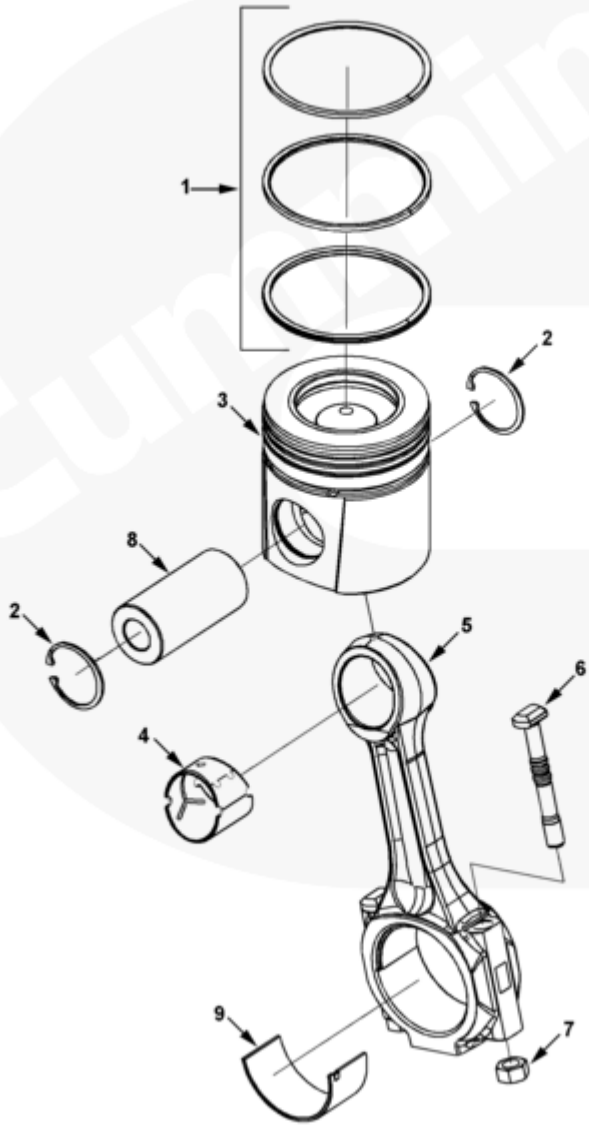

pp961gb

Cart	Ref No	Part Number	Part Description	Required	Remarks
<a href="#">View My Cart</a>					
		<a href="#">PP8017-20</a>	Performance Parts		<a href="#">MR - PISTON, CONN ROD AND...(More)</a>
					Technical Model Name:
					6CTA8.3-ME
					Engine Family: C Series
					CPL: 8017
					Certified By: EPA, LR, EU
					Cylinders: 6
					Engine Aspiration: Sea Water
					Aftercooled
					Engine Control System: P11
					Engine Application: Marine
					Service Model Name: QSC
					ECM Version: CM850
					Centinel Provision: N/A
<input type="checkbox"/>		<a href="#">4089934</a>	Piston Kit	6	
<input type="checkbox"/>	1	<a href="#">4089933</a>	Piston Ring Set	1	
<input type="checkbox"/>	2	<a href="#">3920692</a>	Retaining Ring	2	Ref TSB170022
<input type="checkbox"/>	3	<a href="#">3973688</a>	Engine Piston	1	
<input type="checkbox"/>	8	<a href="#">3950549</a>	Piston Pin	1	
		<a href="#">3971394</a>	Engine Connecting Rod	6	
<input type="checkbox"/>	4	<a href="#">3970951</a>	Bushing	1	
	5	<a href="#">3970852</a>	Engine Connecting Rod	1	
<input type="checkbox"/>	6	<a href="#">3928870</a>	Connecting Rod Bolt	2	
<input type="checkbox"/>	7	<a href="#">3934864</a>	Connecting Rod Nut	2	
<input type="checkbox"/>	9	<a href="#">3950661</a>	Connecting Rod Bearing	12	Standard