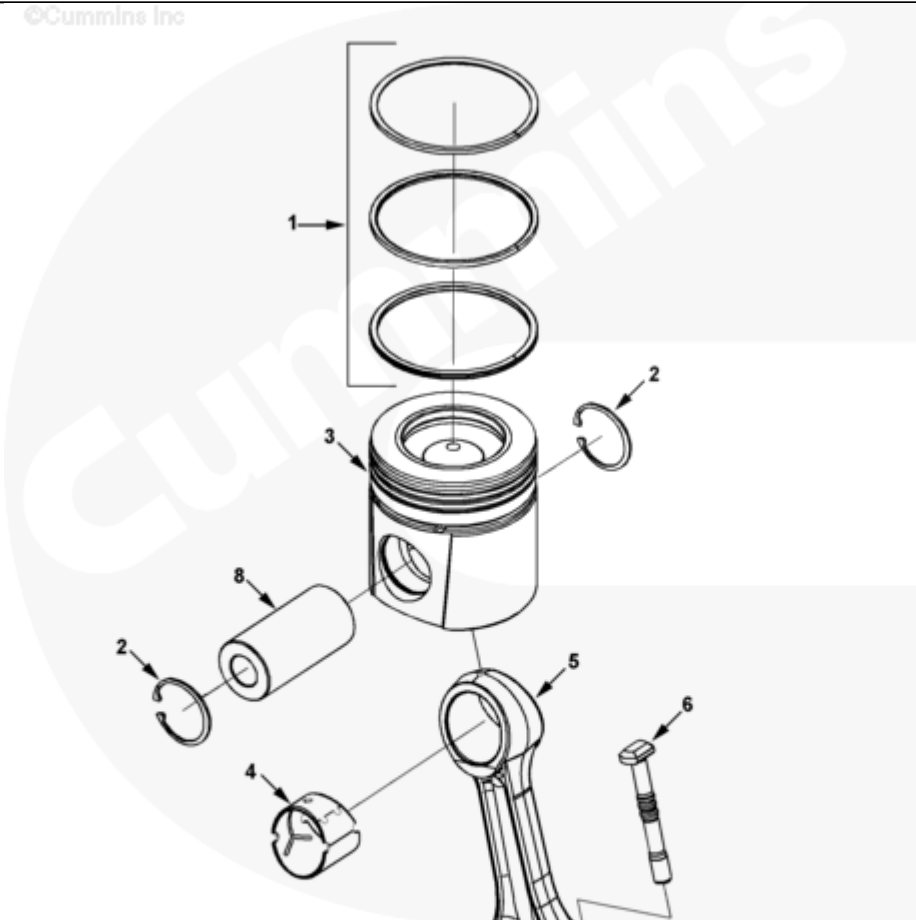

pp961gb

Cart	Ref No	Part Number	Part Description	Required	Remarks
<a href="#">View My Cart</a>					
		<a href="#">PP8017-20</a>	Performance Parts		<a href="#">MR - PISTON, CONN ROD AND...(More)</a>
					Technical Model Name:
					6CTA8.3-ME
					Engine Family: C Series
					CPL: 8017
					Certified By: EPA, LR, EU
					Cylinders: 6
					Engine Aspiration: Sea Water
					Aftercooled
					Engine Control System: P11
					Engine Application: Marine
					Service Model Name: QSC
					ECM Version: CM850
					Centinel Provision: N/A
<input type="checkbox"/>		<a href="#">4089934</a>	Piston Kit	6	
<input type="checkbox"/>	1	<a href="#">4089933</a>	Piston Ring Set	1	
<input type="checkbox"/>	2	<a href="#">3920692</a>	Retaining Ring	2	Ref TSB170022
<input type="checkbox"/>	3	<a href="#">3973688</a>	Engine Piston	1	
<input type="checkbox"/>	8	<a href="#">3950549</a>	Piston Pin	1	
		<a href="#">3971394</a>	Engine Connecting Rod	6	
<input type="checkbox"/>	4	<a href="#">3970951</a>	Bushing	1	
	5	<a href="#">3970852</a>	Engine Connecting Rod	1	
<input type="checkbox"/>	6	<a href="#">3928870</a>	Connecting Rod Bolt	2	
<input type="checkbox"/>	7	<a href="#">3934864</a>	Connecting Rod Nut	2	
<input type="checkbox"/>	9	<a href="#">3950661</a>	Connecting Rod Bearing	12	Standard